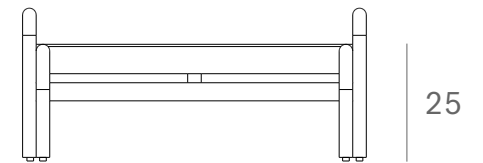

*Ethnicraft*

10243 - Teak Jack black outdoor adjustable lounger frame - varnished teak - Dimensions (cm)

*Ethnicraft*

10243 - Teak Jack black outdoor adjustable lounger frame - varnished teak - Dimensions (inches)