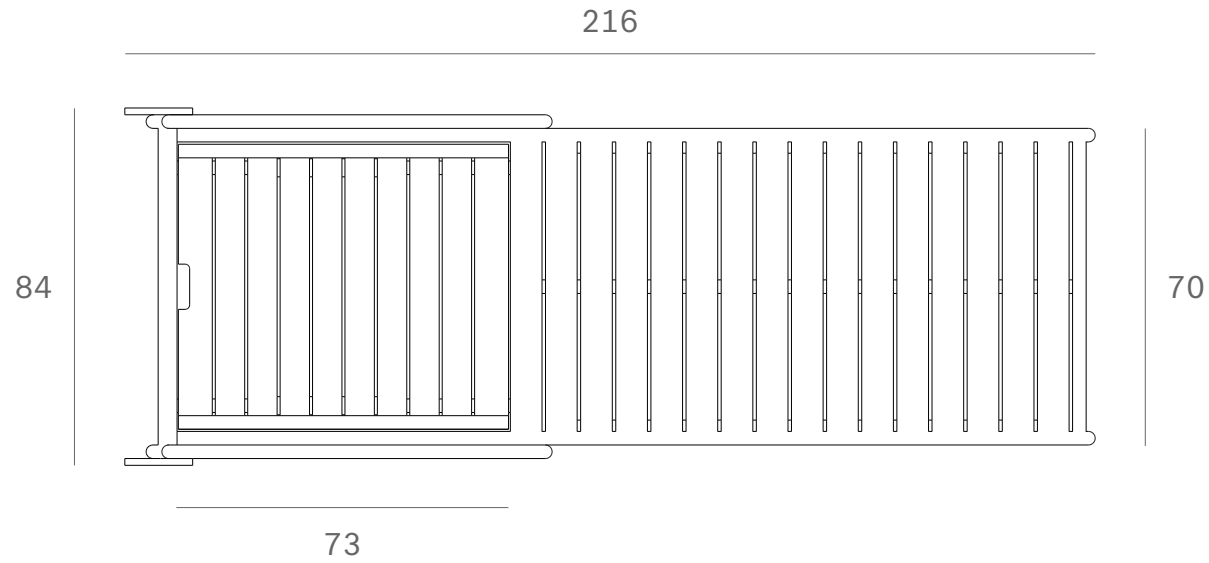

*Ethnicraft*

10243 - Teak Jack black outdoor adjustable lounger frame - varnished teak - Dimensions (cm)

*Ethnicraft*

10243 - Teak Jack black outdoor adjustable lounger frame - varnished teak - Dimensions (inches)